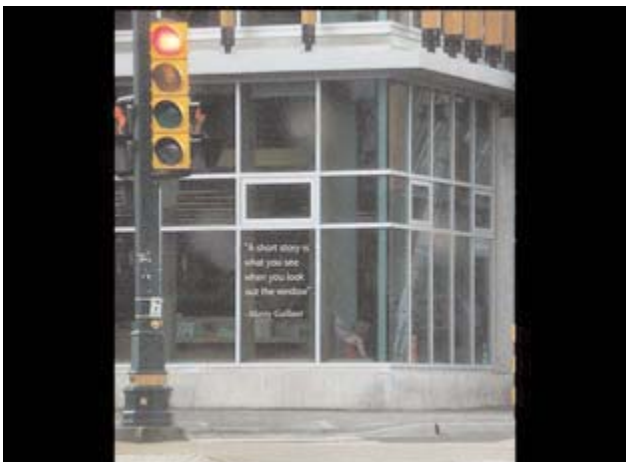

Toronto Subway Regular

Pilot Project

World's smallest mural

You'll never see the pyramids for the Bull Durham advertisements.

- Mark Twain

Signage